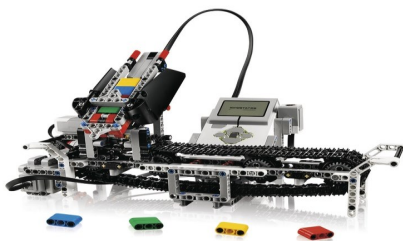

EFFECTIVE MAY 2013. Prices subject to change without prior notice **VAT NOT INCLUDED.**